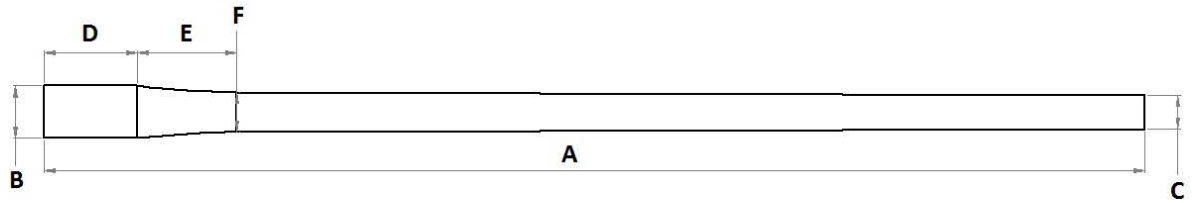

Contour Number		A	B	C	D	E	F	Description
S1	mm	to Orde	32	19.8	63.5	63.5	25.1	Target Rifle (Palma)
	Inch	to Orde	1.26	0.78	2.50	2.50	0.99	
S2	mm	to Orde	32	22.9	63.5	63.5	25.1	Match Rifle
	Inch	to Orde	1.26	0.9	2.50	2.50	0.99	
S3	mm	to Orde	28.6	16.5	38.1	76.2	19.6	Sako Regular
	Inch	to Orde	1.125	0.65	1.50	3.00	0.77	
S4	mm	to Orde	29.2	16.5	57.2	127.0	20.6	Tikka Regular
	Inch	to Orde	1.15	0.65	2.25	5.00	0.81	
S5	mm	to Orde	32	17.0	57.2	63.5	21.6	Mauser Medium Sporter
	Inch	to Orde	1.26	0.67	2.25	2.50	0.85	
S6	mm	to Orde	28.6	17.78	76.2	101.6	23.1	Mauser Heavy Sporter
	Inch	to Orde	1.125	0.7	3.00	4.00	0.91	

Contour Number		A	B	C	D	E	F	Description
R1	mm	to Orde	31.5	19.3	55.8	59.6	24.1	Varmint
	Inc h	to Orde	1.24	0.79	2.2	2.35	0.95	
R2	mm	to Orde	31.5	17.0	55.8	59.6	24.1	Light Varmint
	Inc h	to Orde	1.24	0.67	2.2	2.35	0.95	
R3	mm	to Orde	31.5	16.7	40	254	17.7	Sporter
	Inc h	to Orde	1.24	0.66	1.57	10.0	0.70	
R4	mm	to Orde	31.5	21.0	55.8	59.6	24.1	PSS Police Sharp Shooter
	Inc h	to Orde	1.24	0.83	2.2	2.35	0.95	

Contour Number		A	B	C	D	Description
T1	mm	to Order	31.8	22.9	76.2	Bench Rest heavy
	Inch	to Order	1.25	0.90	3.00	
T2	mm	to Order	31.8	21.6	76.2	Bench Rest medium
	Inch	to Order	1.3	0.85	3.00	
T3	mm	to Order	31.8	20.3	76.2	Bench Rest light
	Inch	to Order	1.25	0.80	3.00	
T4	mm	to Order	29.2	20.3	101.6	TIKKA heavy
	Inch	to Order	1.15	0.80	4.00	
T5	mm	to Order	32.0	20.3	76.2	Target Rifle
	Inch	to Order	1.26	0.80	3.00	
T6	mm	to Order	32.0	19.1	76.2	Match Rifle
	Inch	to Order	1.26	0.75	3.00	