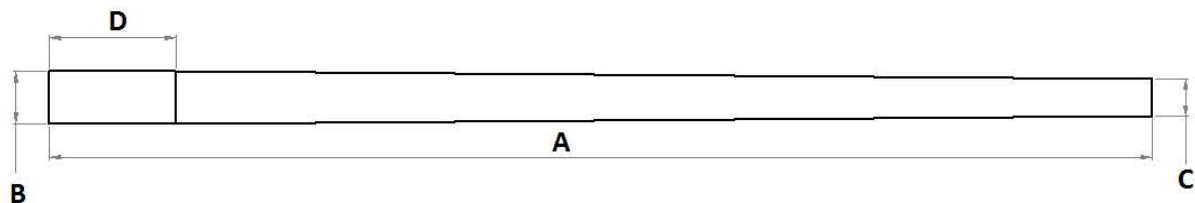

Contour Number		A	B	C	D	E	F	Description
S1	mm	to Orde	32	19.8	63.5	63.5	25.1	Target Rifle (Palma)
	Inch	to Orde	1.26	0.78	2.50	2.50	0.99	
S2	mm	to Orde	32	22.9	63.5	63.5	25.1	Match Rifle
	Inch	to Orde	1.26	0.9	2.50	2.50	0.99	
S3	mm	to Orde	28.6	16.5	38.1	76.2	19.6	Sako Regular
	Inch	to Orde	1.125	0.65	1.50	3.00	0.77	
S4	mm	to Orde	29.2	16.5	57.2	127.0	20.6	Tikka Regular
	Inch	to Orde	1.15	0.65	2.25	5.00	0.81	
S5	mm	to Orde	32	17.0	57.2	63.5	21.6	Mauser Medium Sporter
	Inch	to Orde	1.26	0.67	2.25	2.50	0.85	
S6	mm	to Orde	28.6	17.78	76.2	101.6	23.1	Mauser Heavy Sporter
	Inch	to Orde	1.125	0.7	3.00	4.00	0.91	

Contour Number		A	B	C	D	E	F	Description
R1	mm	to Orde	31.5	19.3	55.8	59.6	24.1	Varmint
	Inc h	to Orde	1.24	0.79	2.2	2.35	0.95	
R2	mm	to Orde	31.5	17.0	55.8	59.6	24.1	Light Varmint
	Inc h	to Orde	1.24	0.67	2.2	2.35	0.95	
R3	mm	to Orde	31.5	16.7	40	254	17.7	Sporter
	Inc h	to Orde	1.24	0.66	1.57	10.0	0.70	
R4	mm	to Orde	31.5	21.0	55.8	59.6	24.1	PSS Police Sharp Shooter
	Inc h	to Orde	1.24	0.83	2.2	2.35	0.95	

Contour Number		A	B	C	D	Description
T1	mm	to Order	31.8	22.9	76.2	Bench Rest heavy
	Inch	to Order	1.25	0.90	3.00	
T2	mm	to Order	31.8	21.6	76.2	Bench Rest medium
	Inch	to Order	1.3	0.85	3.00	
T3	mm	to Order	31.8	20.3	76.2	Bench Rest light
	Inch	to Order	1.25	0.80	3.00	
T4	mm	to Order	29.2	20.3	101.6	TIKKA heavy
	Inch	to Order	1.15	0.80	4.00	
T5	mm	to Order	32.0	20.3	76.2	Target Rifle
	Inch	to Order	1.26	0.80	3.00	
T6	mm	to Order	32.0	19.1	76.2	Match Rifle
	Inch	to Order	1.26	0.75	3.00	